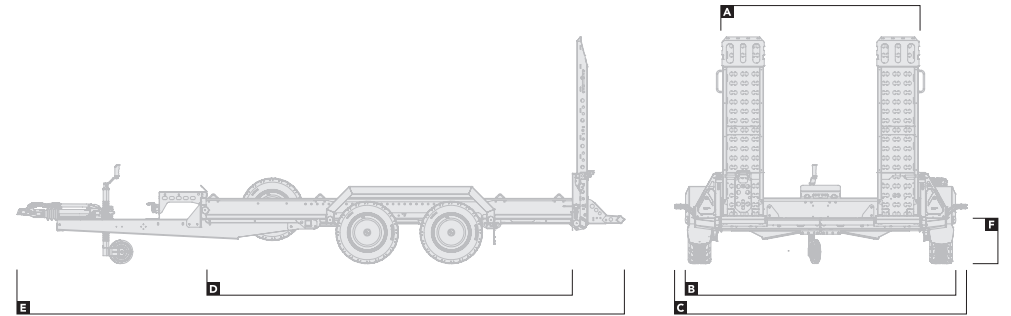

Digger Plant

Overview

		543-	2813-27-2-13	2813-35-2-12	3216-35-2-12	3217-35-2-12	3717-35-2-12
DIMENSIONS		dimensions in metres					
Bed width	A	1.3	1.3	1.6	1.7	1.7	
Overall width (excl. marker lamp)	B	1.78	1.78	2.1	2.32	2.32	
Overall width (inc. marker lamp)	C	–	–	–	2.5	2.5	
Bed length	D	2.8	2.8	3.2	3.2	3.7	
Overall length	E	4.65	4.65	5.2	5.2	5.7	
Bed height	F	0.38	0.4	0.4	0.4	0.4	
CAPACITY		weight in kg					
Gross capacity		2,700	3,500	3,500	3,500	3,500	
Load capacity		2,152	2,893	2,833	2,798	2,736	

Load capacity will vary depending on options fitted -
 For accurate information on weights and pricing, use our interactive configurator at www.brianjamestrailers.co.uk

Digger Plant - A

Overview

		543-	
		3217-35-2-12-A	
DIMENSIONS		dimensions in metres	
Bed width	A	1.7	
Overall width (excl. marker lamp)	B	2.32	
Overall width (inc. marker lamp)	C	2.5	
Bed length	D	3.2	
Overall length (fully extended)	E	5.64	
Overall length (fully retracted)	F	5.39	
Overall length (60° retracted)	G	5.63	
Bed height	H	0.4	

CAPACITY		weight in kg
Gross capacity		3,500
Load capacity		2,713

Load capacity will vary depending on options fitted -
 For accurate information on weights and pricing, use our interactive configurator at
www.brianjamestrailers.co.uk