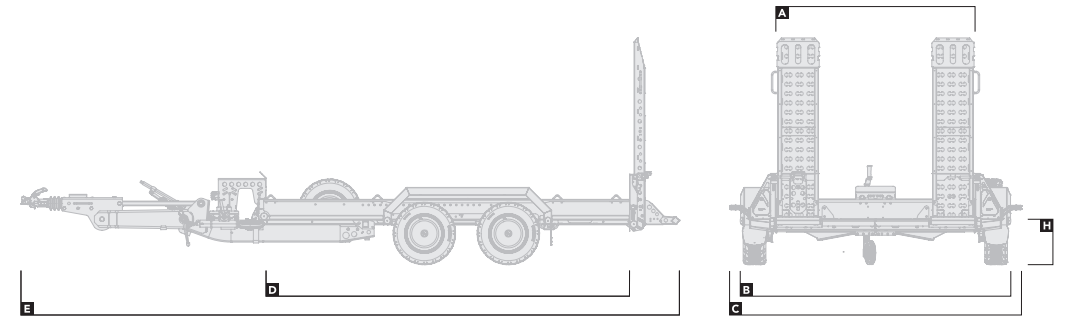

Digger Plant

Overview

		543-	2813-27-2-13	2813-35-2-12	3216-35-2-12	3217-35-2-12	3717-35-2-12
DIMENSIONS		dimensions in metres					
Bed width	A	1.3	1.3	1.6	1.7	1.7	
Overall width (excl. marker lamp)	B	1.78	1.78	2.1	2.32	2.32	
Overall width (inc. marker lamp)	C	–	–	–	2.5	2.5	
Bed length	D	2.8	2.8	3.2	3.2	3.7	
Overall length	E	4.65	4.65	5.2	5.2	5.7	
Bed height	F	0.38	0.4	0.4	0.4	0.4	
CAPACITY		weight in kg					
Gross capacity		2,700	3,500	3,500	3,500	3,500	
Load capacity		2,152	2,893	2,833	2,798	2,736	

Load capacity will vary depending on options fitted -
 For accurate information on weights and pricing, use our interactive configurator at www.brianjamestrailers.co.uk

Digger Plant - A

Overview

		543-	
		3217-35-2-12-A	
DIMENSIONS		dimensions in metres	
Bed width	A	1.7	
Overall width (excl. marker lamp)	B	2.32	
Overall width (inc. marker lamp)	C	2.5	
Bed length	D	3.2	
Overall length (fully extended)	E	5.64	
Overall length (fully retracted)	F	5.39	
Overall length (60° retracted)	G	5.63	
Bed height	H	0.4	

CAPACITY		weight in kg
Gross capacity		3,500
Load capacity		2,713

Load capacity will vary depending on options fitted -
 For accurate information on weights and pricing, use our interactive configurator at
www.brianjamestrailers.co.uk