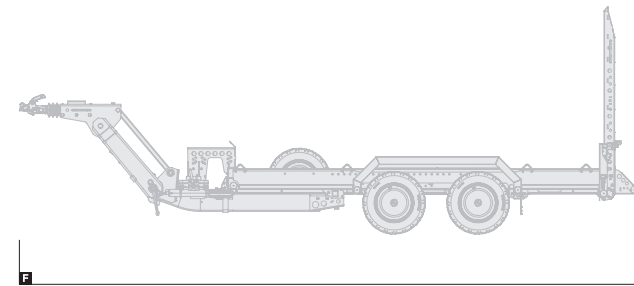

Overall length (fully retracted)